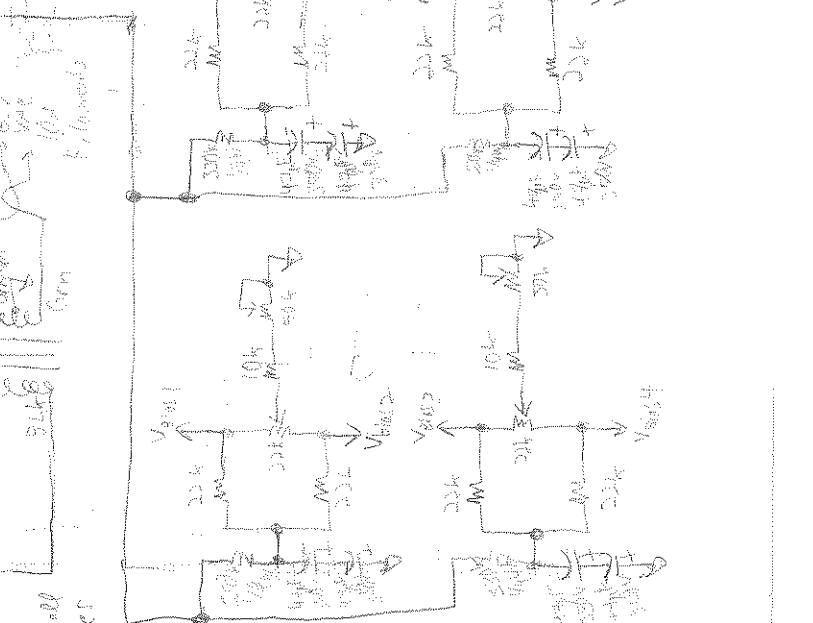

EL34

last mod 5/17/09
4/8/09

Quad 40
Power Supply
w/ok B 1/12/2009

Cathode -15V - Red: Ground