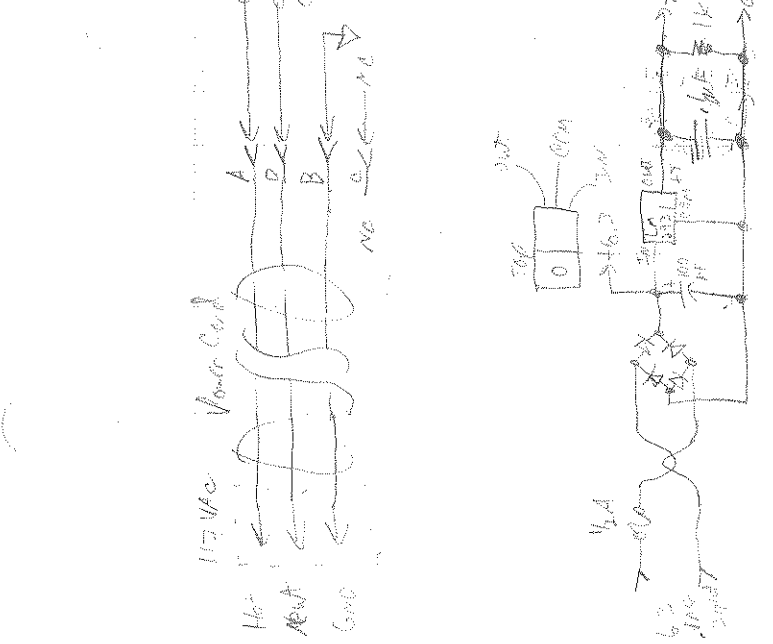

EL34

last mod 5/17/09
4/8/09

Quad 40
Power Supply
w/ok B 1/12/2009

Cathode -15V - Red: Ground