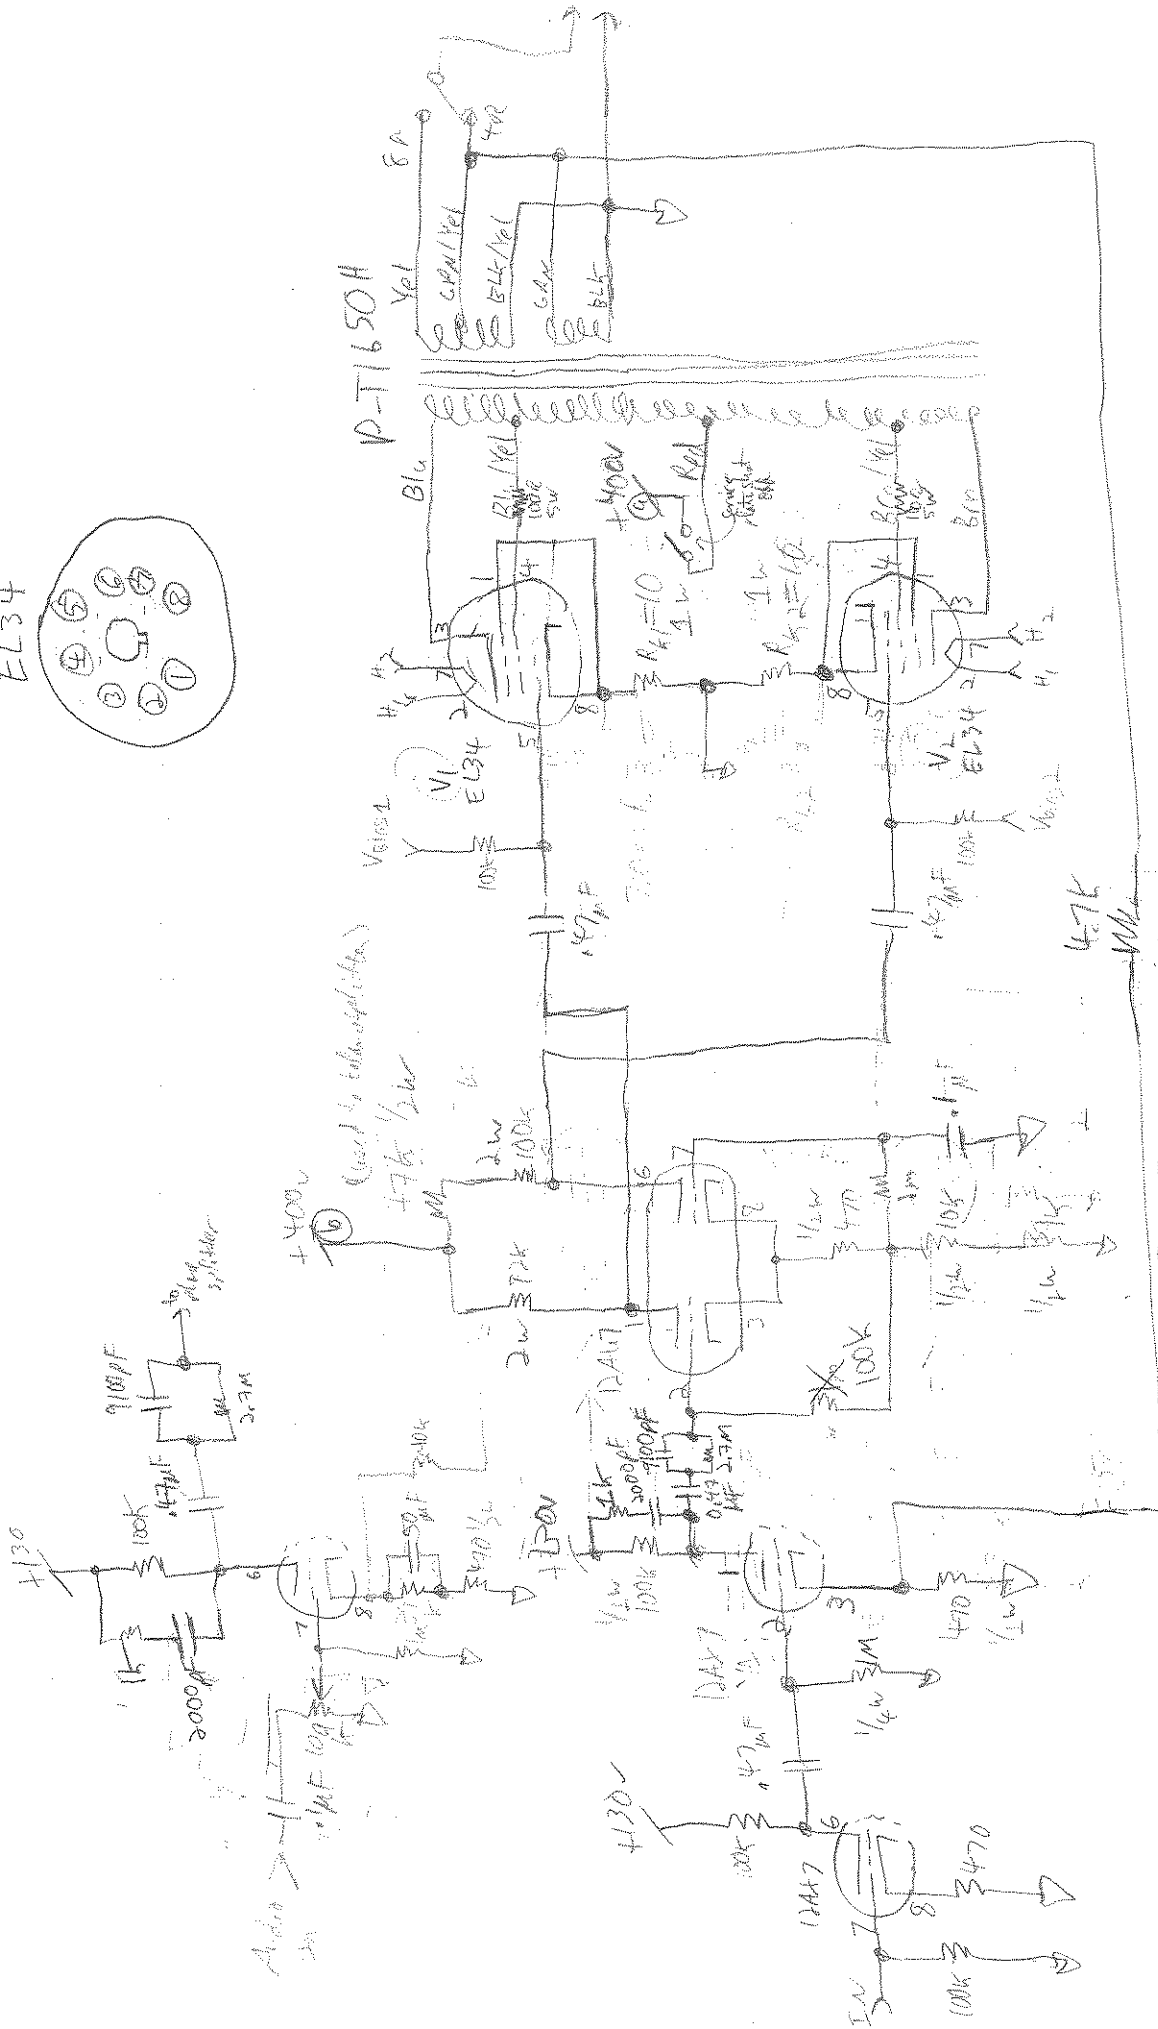

EL34

last mod 5/17/09
4/8/09

Quad 40
Power Supply
w/ok B 1/12/2009

Cathode -15V - Red: Ground