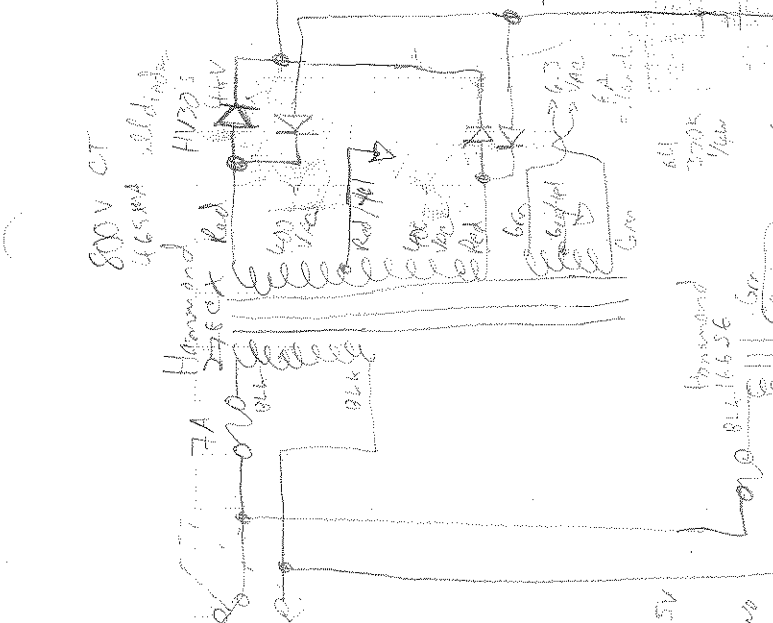

EL34

last mod 5/17/09
4/8/09

Quad 40
Power Supply
w/ok B 1/12/2009

Cathode -15V - Red: Ground