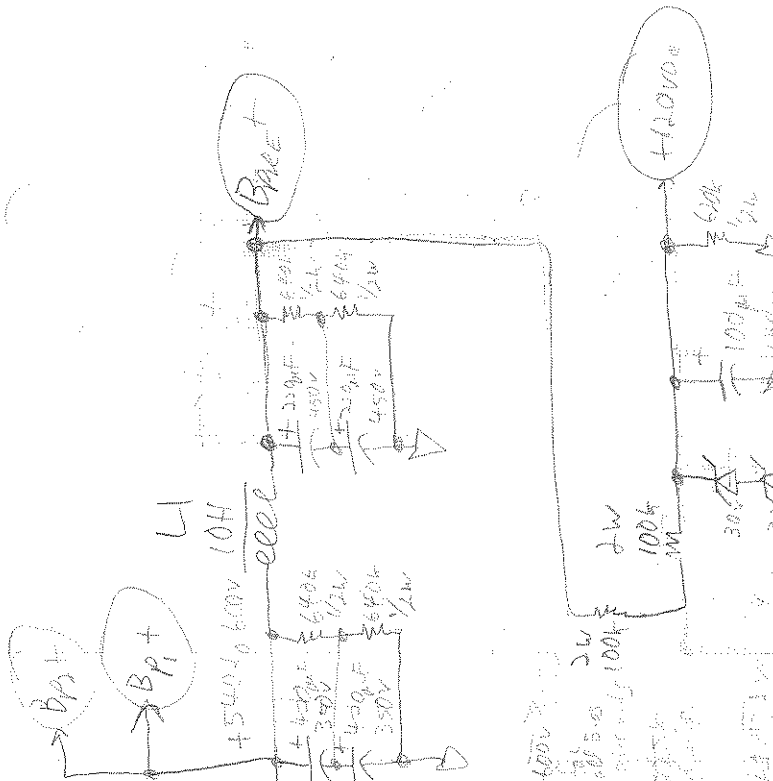

EL34

last mod 5/17/09
4/8/09

Quad 40
Power Supply
w/ok B 1/12/2009

Cathode -15V - Red: Ground