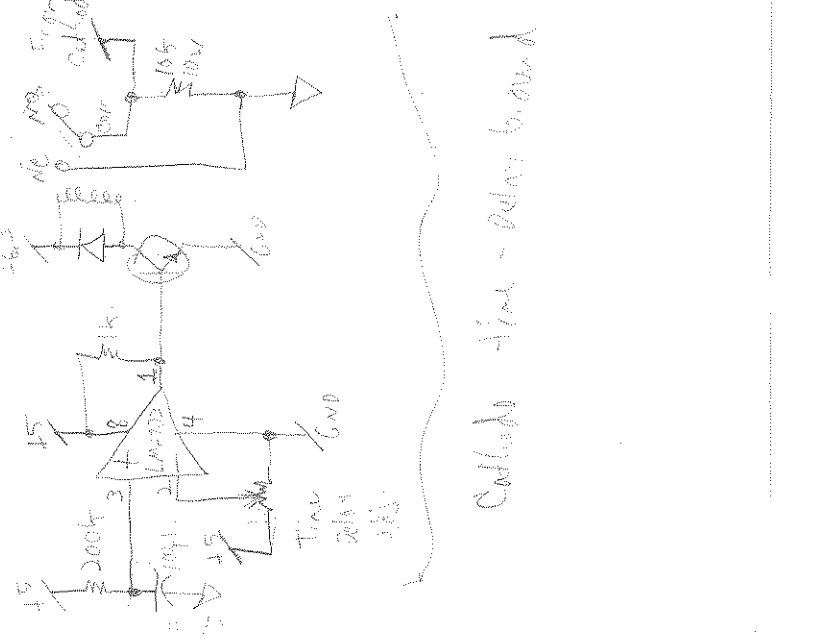

EL34

last mod 5/17/09
4/8/09

Quad 40
Power Supply
w/ok B 1/12/2009

Cathode -15V - Red: Ground